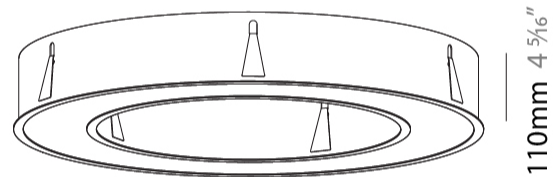

GENERAL

Series: Glorious
Subseries: Glorious
Brand: Prolicht
Division: Architectural
Mounting Type: Recessed
Mounting Location: Ceiling
Subcategory: Ambient

PHYSICAL

Shape: Round
Diameter (mm): 970
Diameter (in): 38 ³/₁₆
Height (mm): 110
Height (in): 4 ⁵/₁₆
Min. Recessing Depth (mm): 120
Min. Recessing Depth (in): 4 ³/₄
Light Distribution: Direct
Weight (kg): 11.164
Weight (lbs): 24.61
Diffuser: [PMMA - Opal or Micro-Prism](#)
Fixture Finish: [SSR / BKV / CWI / CRY / HAB / UFT / ITA / RUA / FTG / MYG / LOD / PUS / FRO / FUP / KIA / POP / BLS / SPG / MEY / GOH / GUM / CHC / COM / ABZ / JAG / OBR / MOS / ROR](#)
Fixture Material: Aluminum
Cut-out Measurements: 960mm / 37 13/16" x 640mm / 25 3/16"

ELECTRICAL

Lamp Type: LED (Zhaga Standard)
Input Wattage (W): 45
Total Output Wattage (W): 36 / 28.8 (3500K)
Dimming: [0-10V Dimming / Phase Dimming (120Vac Only)](#)
Driver Included: Yes
Driver Location: Integrated
Driver Type: Constant Current - 120 / 277Vac
Driver Class: Class 2
Input Voltage (V): 120 - 277
Constant Current (MA): 350 / 900 (3500K)

LED

Color Temperature (°K): [3000 / 3500 / 4000](#)
Max. Delivered Lumen (lm): 4150 / 4302 / 4390
CRI: >80 CRI
Efficiency (%): 65
Lamp Life (hrs): 50000

OPTICAL

RATINGS AND CERTIFICATIONS

Certified By: Certified for North American Standards
IP rating: IP20

PROJECT
TYPE
SPECIFIER
QUANTITY
DATE

110mm 4 ⁵/₁₆"

Ø 628mm 24 ³/₄"

Ø 970mm 38 ³/₁₆ "

960mm x 640mm
37 ¹³/₁₆" x 25 ³/₁₆"

120mm
4 ³/₄"

10 - 15mm
³/₈" - ⁹/₁₆"